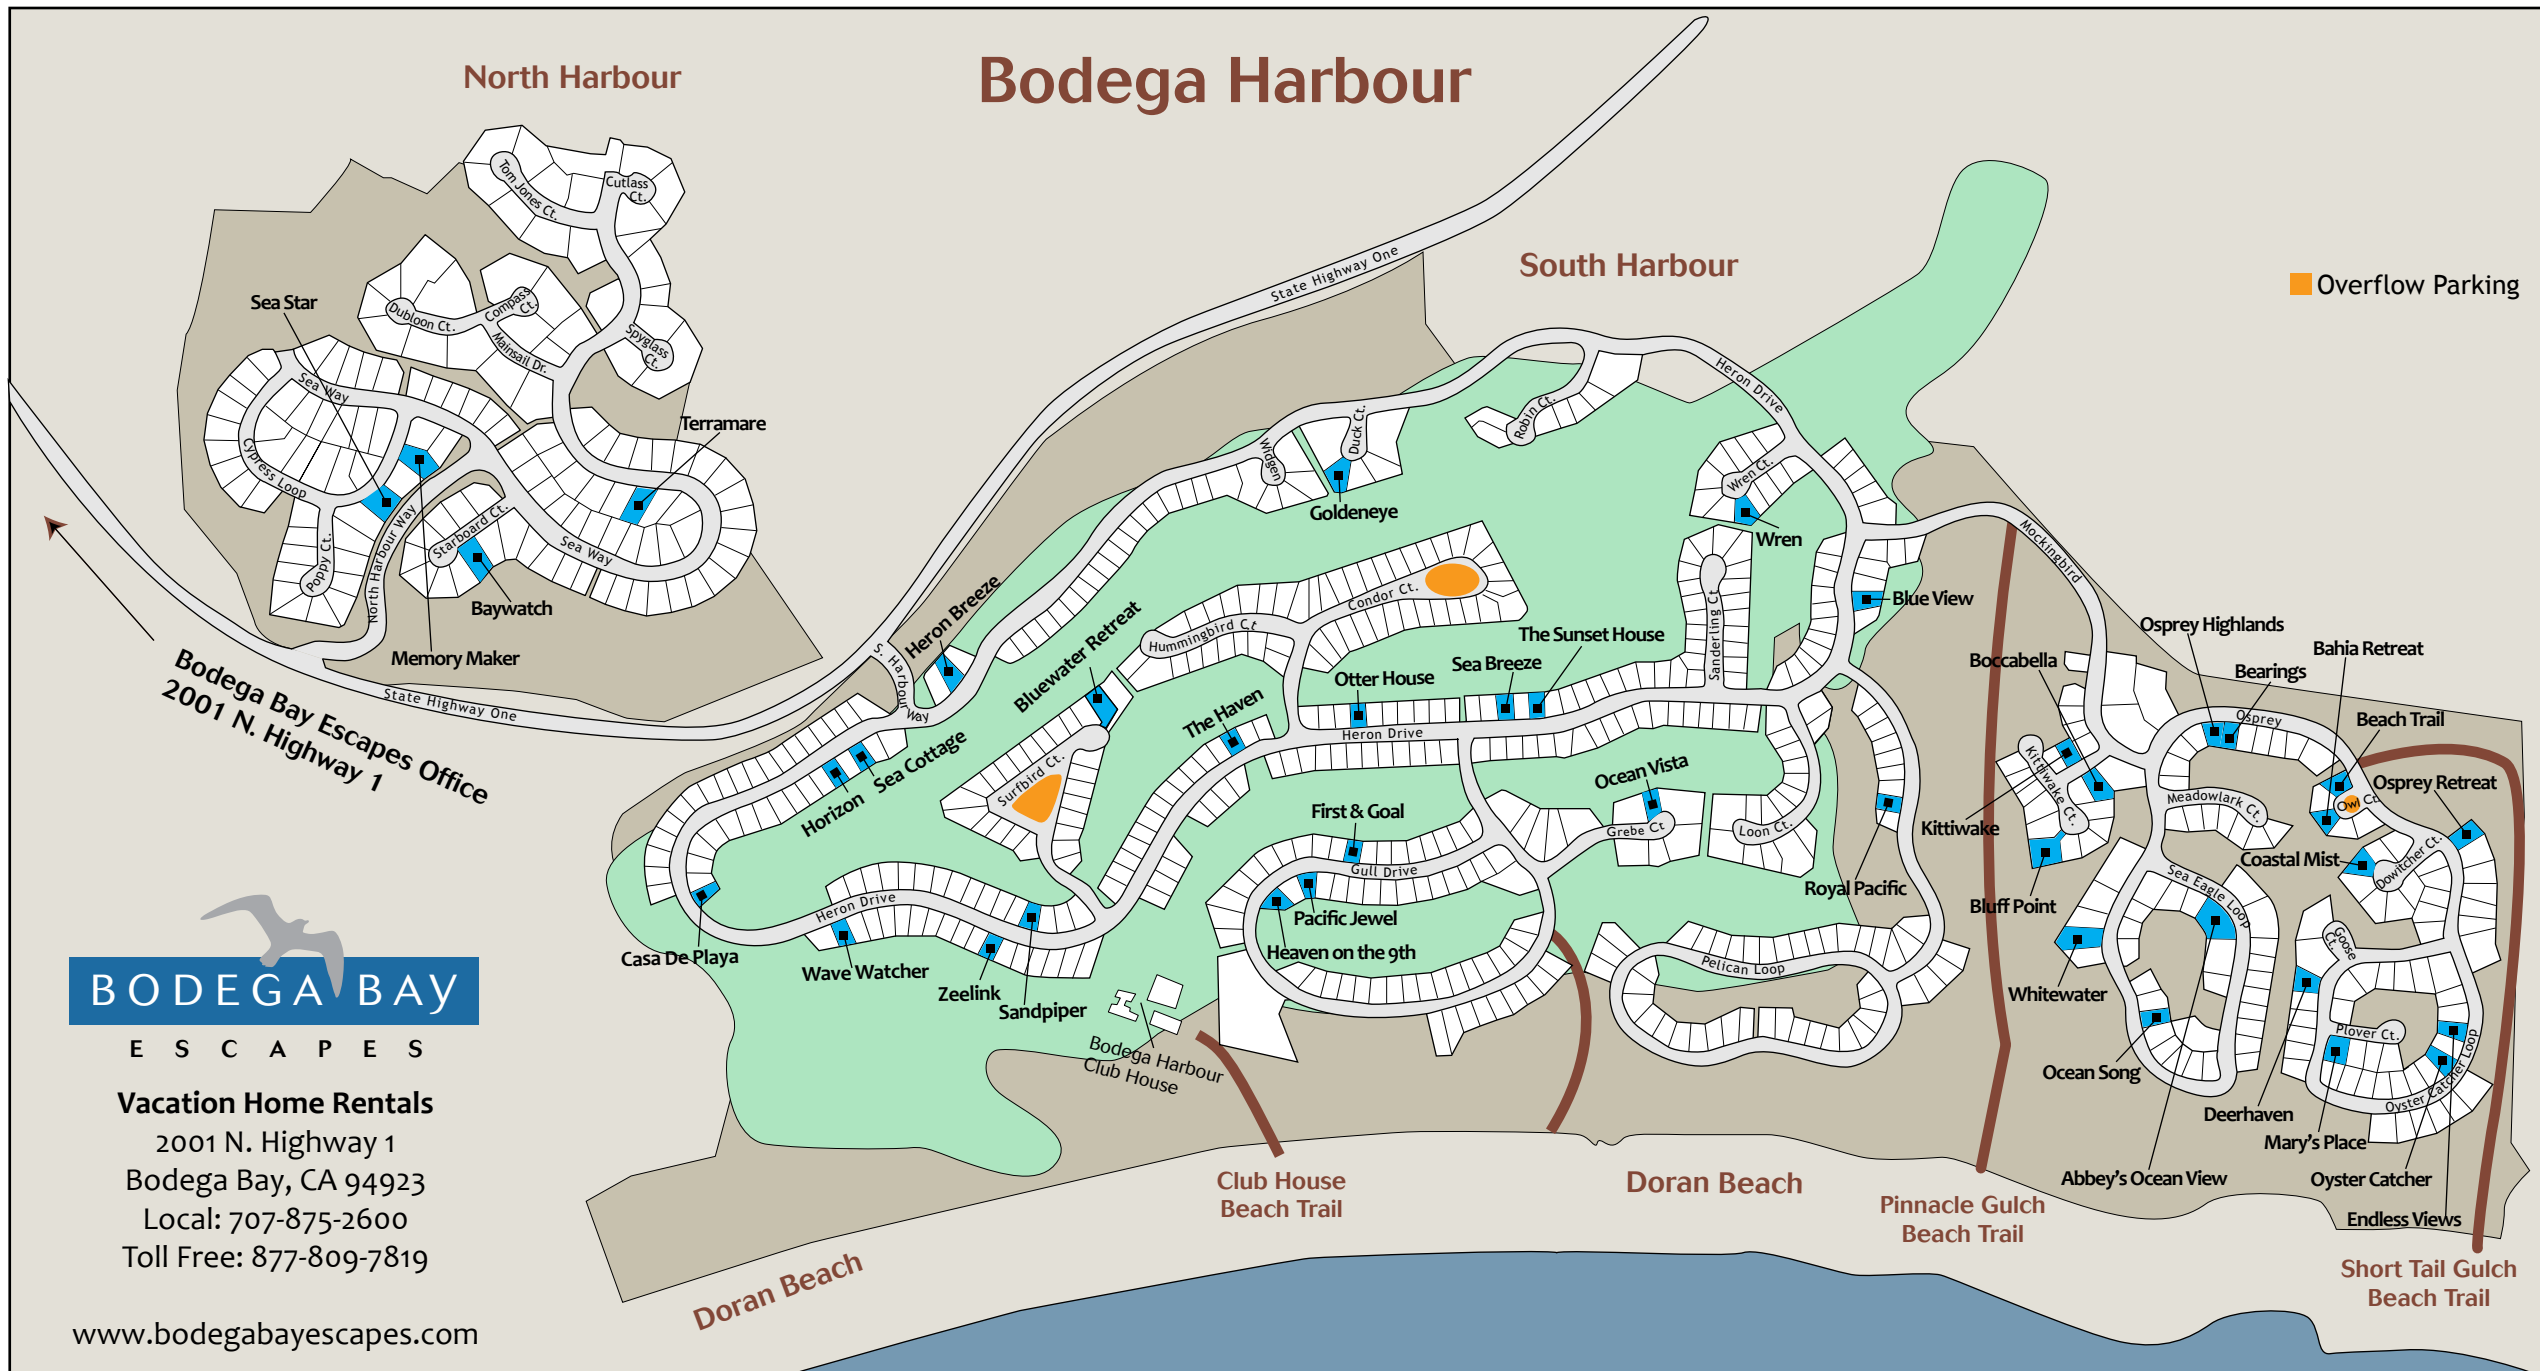

Bodega Harbour

North Harbour

South Harbour

Overflow Parking

Bodega Bay Escapes Office
2001 N. Highway 1

Vacation Home Rentals
2001 N. Highway 1
Bodega Bay, CA 94923
Local: 707-875-2600
Toll Free: 877-809-7819

www.bodegabayescapes.com

Pacific Ocean