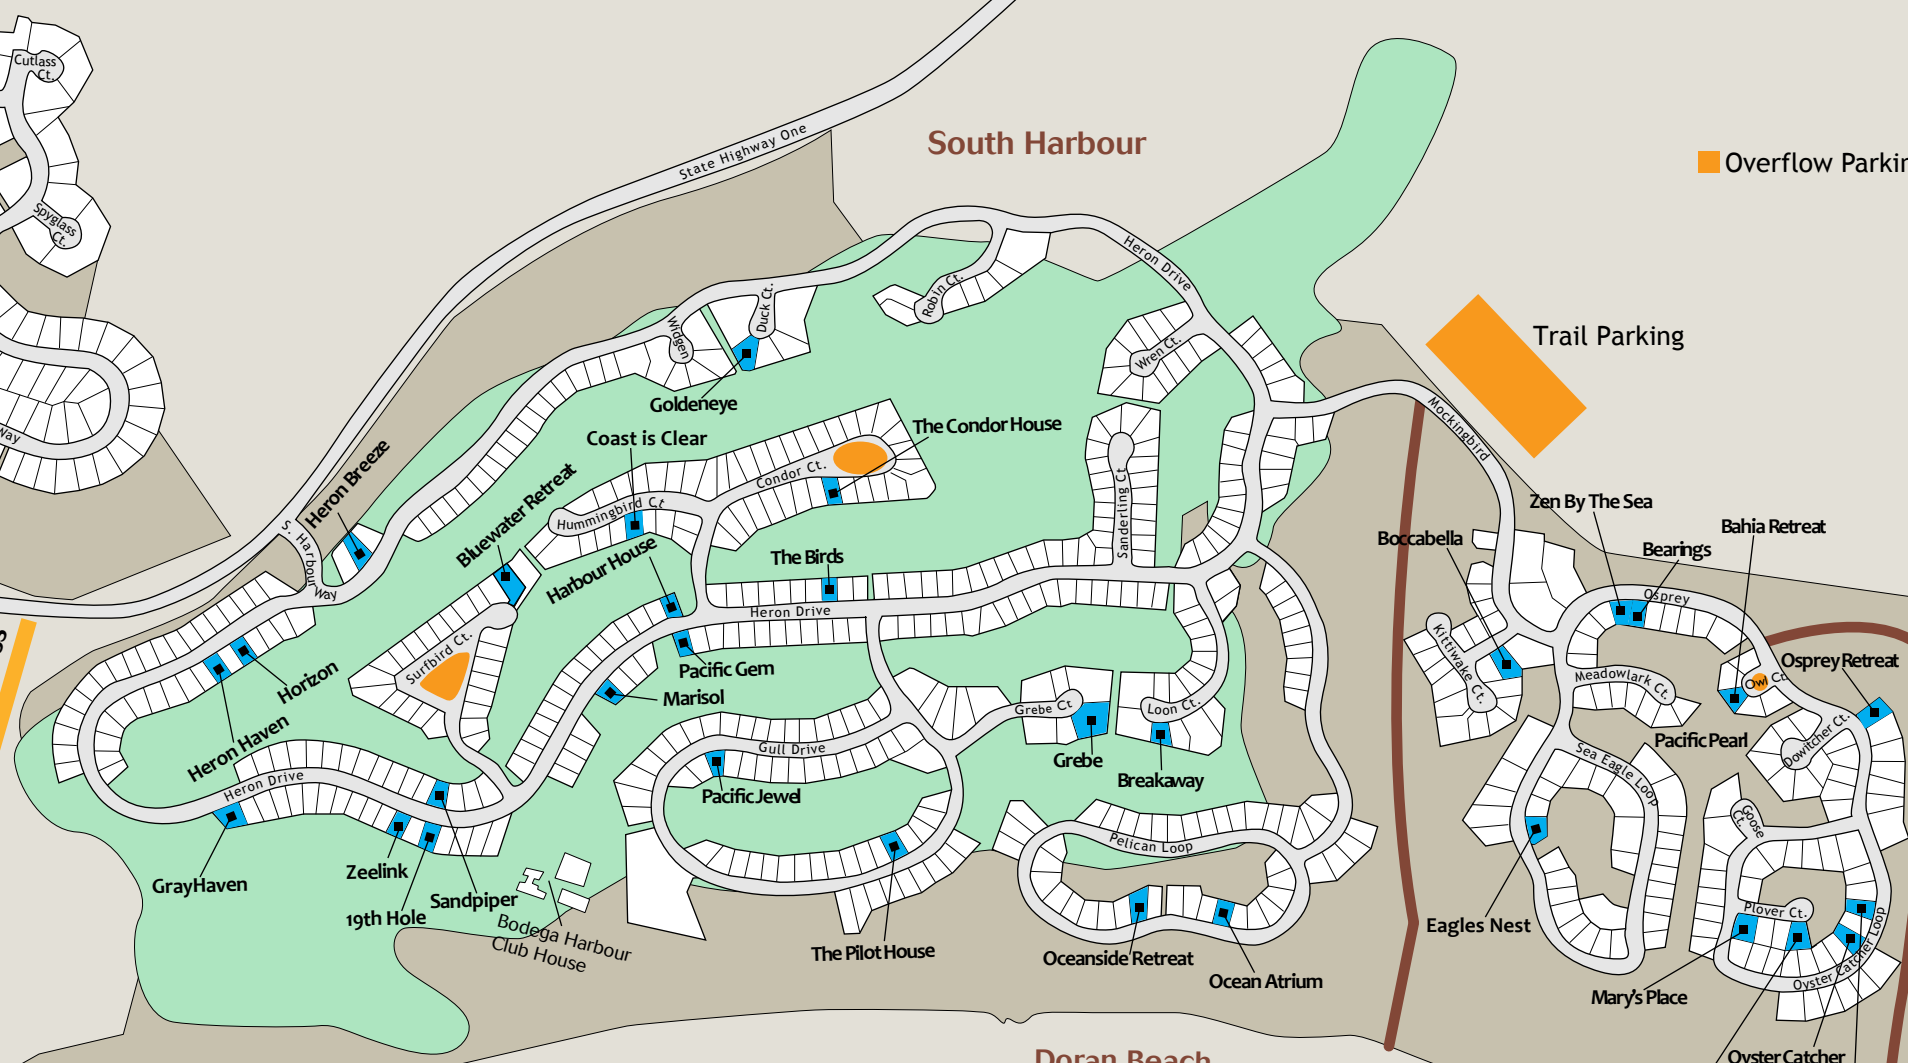

# Bodega Harbour

North Harbour

South Harbour

Overflow Parking

Trail Parking

Doran Beach Access

Doran Beach

Pinnacle Gulch BeachTrail

Short Tail Gulch BeachTrail

Pacific Ocean

**BODEGA BAY**  
E S C A P E S

Vacation Home Rentals  
1795 Highway 1  
Bodega Bay, CA 94923  
Local: 707-875-2600  
Toll Free: 877-809-7819

[www.bodegabayescapes.com](http://www.bodegabayescapes.com)