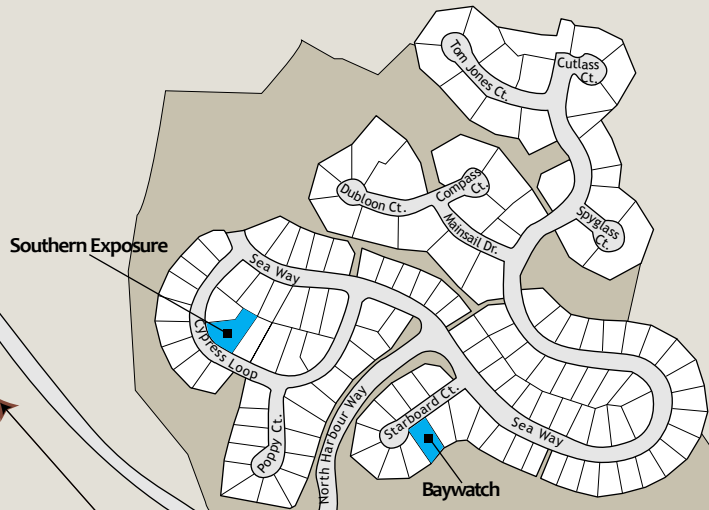

# Bodega Harbour

North Harbour

South Harbour

Overflow Parking

Trail Parking

Doran Beach Access

Doran Beach

Pinnacle Gulch BeachTrail

Short Tail Gulch BeachTrail

Pacific Ocean

**BODEGA BAY**  
E S C A P E S

Vacation Home Rentals  
1795 Highway 1  
Bodega Bay, CA 94923  
Local: 707-875-2600  
Toll Free: 877-809-7819

[www.bodegabayescapes.com](http://www.bodegabayescapes.com)