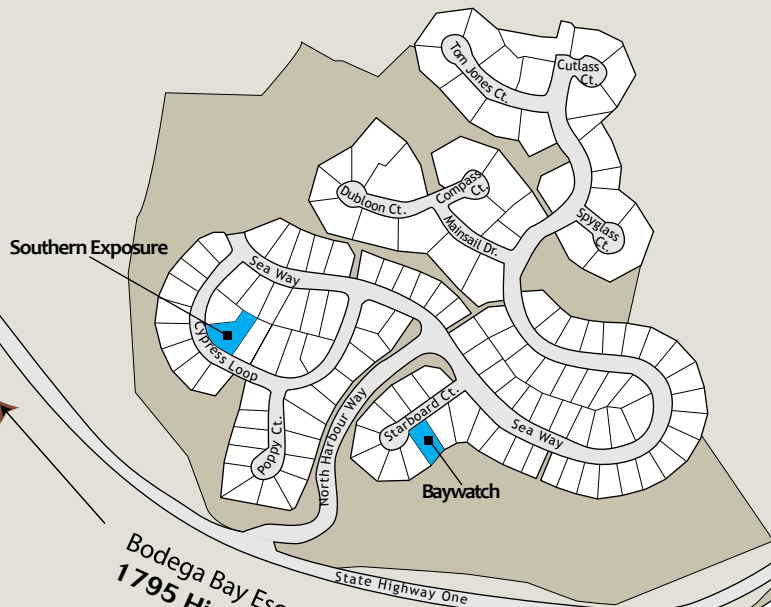

# Bodega Harbour

North Harbour

South Harbour

Overflow Parking

Trail Parking

Doran Beach Access

Doran Beach

Pinnacle Gulch BeachTrail

Short Tail Gulch BeachTrail

Pacific Ocean

**BODEGA BAY**  
E S C A P E S

Vacation Home Rentals

1795 Highway 1 N.

Bodega Bay, CA 94923

Local: 707-875-2600

Toll Free: 877-809-7819